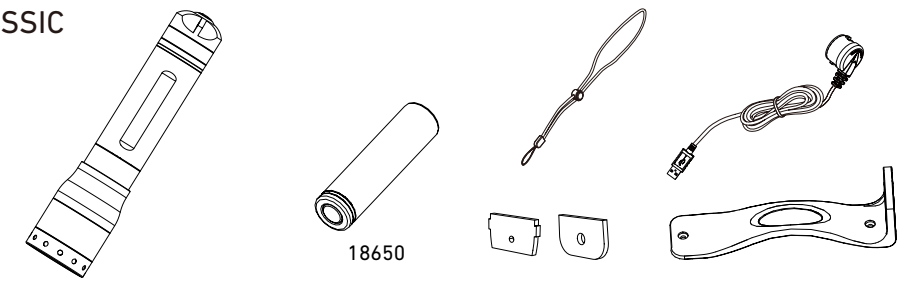

LEDLENSER C3R CLASSIC/C5R CLASSIC/C7R CLASSIC

C3R CLASSIC

10440

C5R CLASSIC

14500

C7R CLASSIC

18650

Battery Replacement (C3R CLASSIC)

C5R CLASSIC

C7R CLASSIC

Recycling

Advanced Focus System

Floating Charging System (C5R CLASSIC/C7R CLASSIC)

Charging System (C3R CLASSIC)

Low Battery Warning

Lanyard C3R CLASSIC