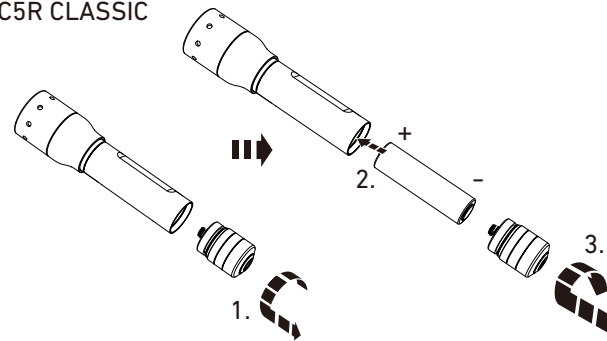

LEDLENSER C3R CLASSIC/C5R CLASSIC/C7R CLASSIC

C3R CLASSIC

10440

C5R CLASSIC

14500

C7R CLASSIC

18650

Battery Replacement (C3R CLASSIC)

C5R CLASSIC

C7R CLASSIC

Recycling

Advanced Focus System

Floating Charging System (C5R CLASSIC/C7R CLASSIC)

Charging System (C3R CLASSIC)

Low Battery Warning

Lanyard C3R CLASSIC