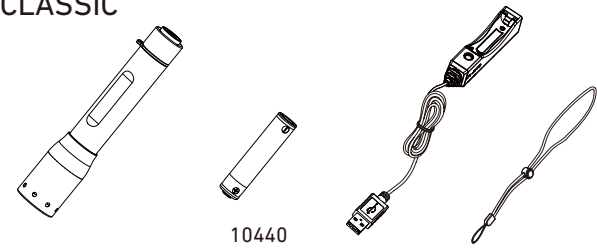

LEDLENSER C3R CLASSIC/C5R CLASSIC/C7R CLASSIC

C3R CLASSIC

10440

C5R CLASSIC

14500

C7R CLASSIC

18650

Battery Replacement (C3R CLASSIC)

C5R CLASSIC

C7R CLASSIC

Recycling

Advanced Focus System

Floating Charging System (C5R CLASSIC/C7R CLASSIC)

Charging System (C3R CLASSIC)

Low Battery Warning

Lanyard C3R CLASSIC