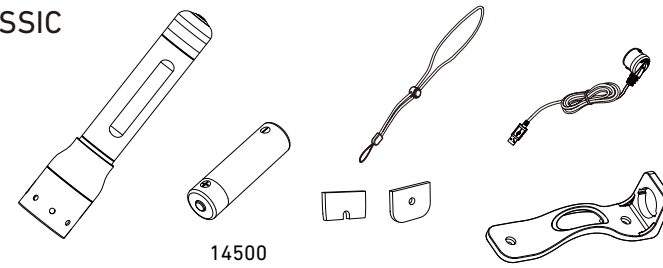

LEDLENSER C3R CLASSIC/C5R CLASSIC/C7R CLASSIC

C3R CLASSIC

10440

C5R CLASSIC

14500

C7R CLASSIC

18650

Battery Replacement (C3R CLASSIC)

C5R CLASSIC

C7R CLASSIC

Recycling

Advanced Focus System

Floating Charging System (C5R CLASSIC/C7R CLASSIC)

Charging System (C3R CLASSIC)

Low Battery Warning

Lanyard C3R CLASSIC